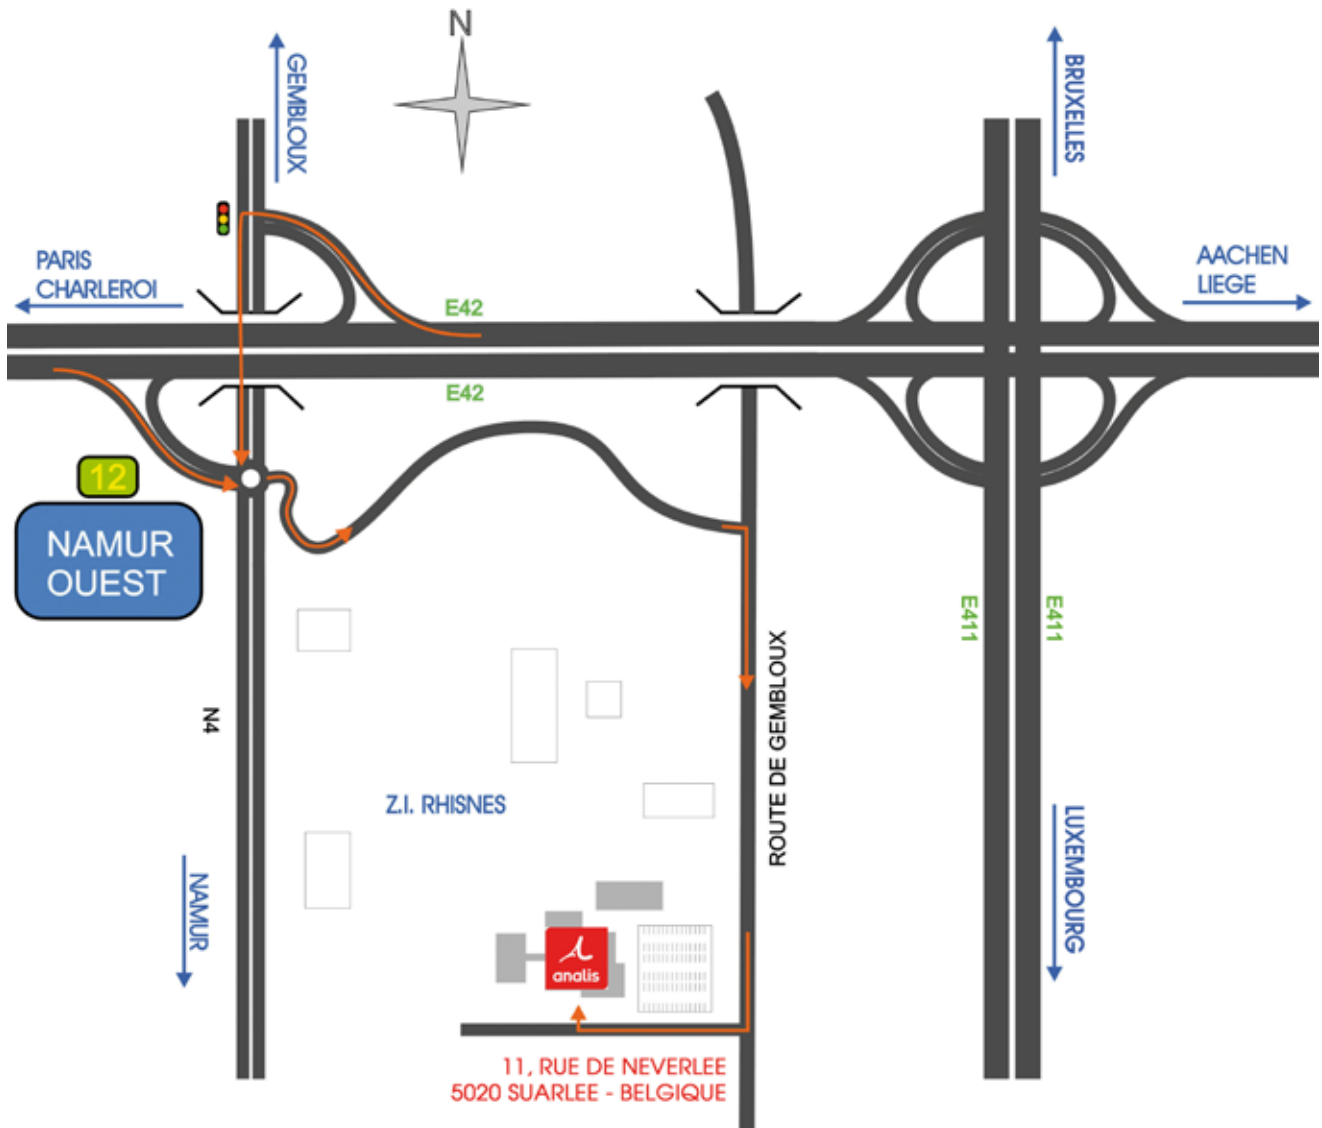

GPS : Suarlée entrée ANALIS  
N 50° 29.624'  
E 04° 48.357'

**Via the E 42 Mons - Liège :**

Exit 12 Namur Ouest > Direction Namur via the N4 > 1st to the left to the Z.I. (Industrial Zone) of Rhisnes > Straight on until the T-fork > Turn right > Take the 1st to the right > The premises are located 300 m farther on the right-hand side.

**Via the E 411 Bruxelles - Luxembourg :**

at the cloverleaf of 'Daussoulx' take the E42, direction Mons > idem alongside left.

**Coming from the centre of Namur (6 km) :**

Take direction Bruxelles, Gembloux via the N4 > Go to the Z.I. (Industrial Zone) of Rhisnes (to the right before the approach of the E42) > idem alongside left.